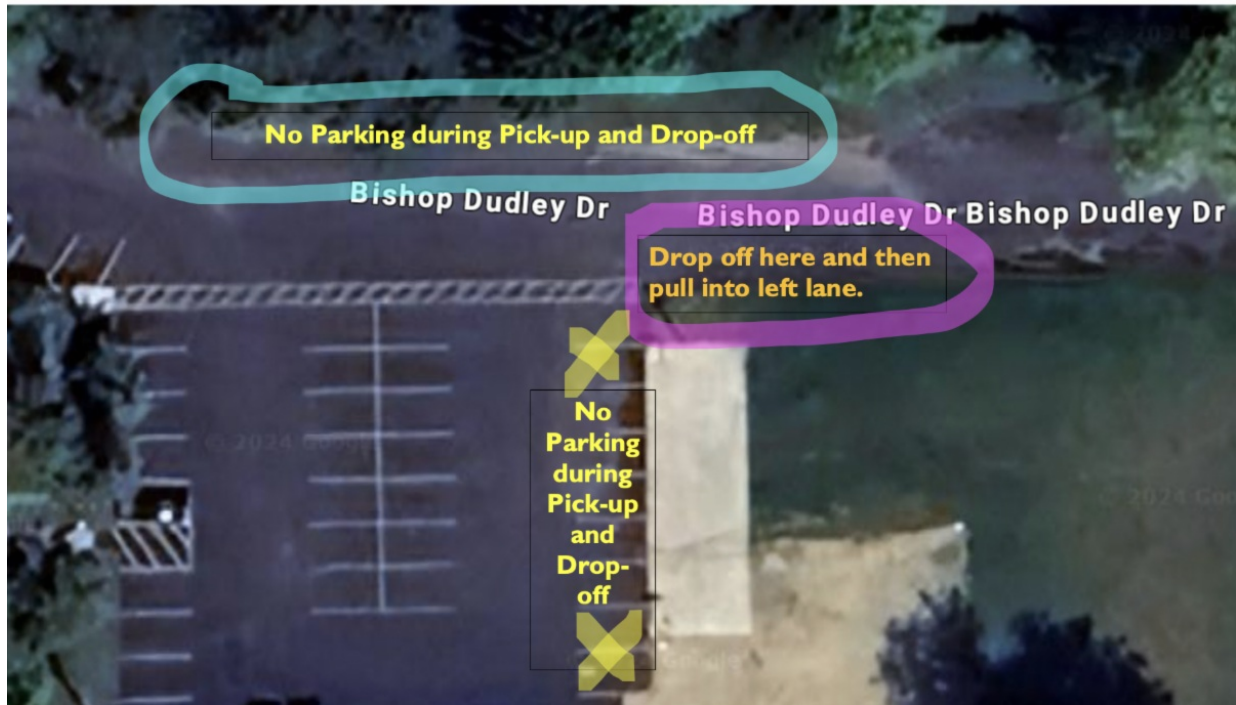

Grades PreSchool-PreKindergarten and Kindergarten Concert:
Friday, December 20th at 1:00 PM in the St. Dominic School Gym.

St. Dominic School Pick-Up and Drop-off Map

St Dominic School | 216 Spring St N | Northfield, MN 55057 US

[Unsubscribe](#) | [Update Profile](#) | [Constant Contact Data Notice](#)

Try email marketing for free today!